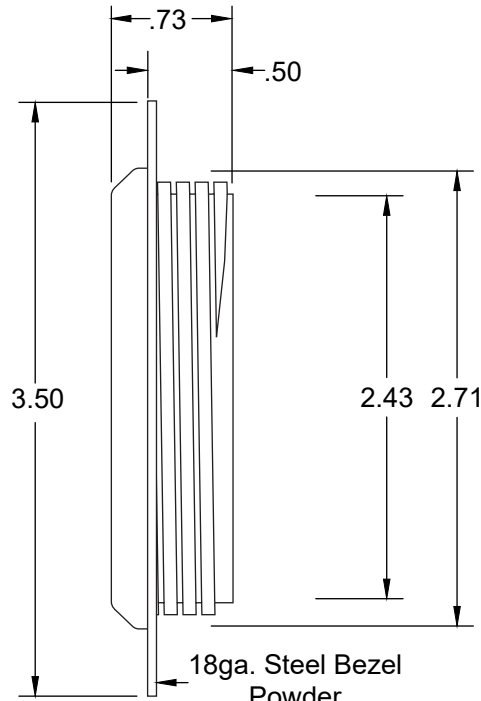

18ga. Steel Grill
Powder
Coated Black

18ga. Steel Bezel
Powder
Coated Black

PROJECT

Part# AC1035

TITLE

Round Vent with Bezel
2" Hose Adapter

PHONE 800-362-6224

CHECKED

DRAWN John Matlack 2/07/2019

SIZE
A

CODE

DWG NO

REV
A

SCALE

WEIGHT

SHEET 1/1