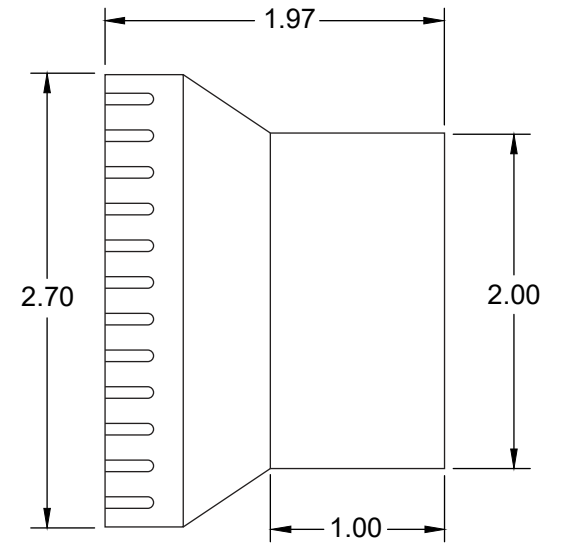

18ga. Steel Grill
Powder
Coated Black

18ga. Steel Bezel
Powder
Coated Black

PROJECT

Part# AC1035

TITLE

Round Vent with Bezel
2" Hose Adapter

PHONE 800-362-6224

CHECKED

DRAWN John Matlack 2/07/2019

SIZE
A

CODE

DWG NO

REV
A

SCALE

WEIGHT

SHEET 1/1